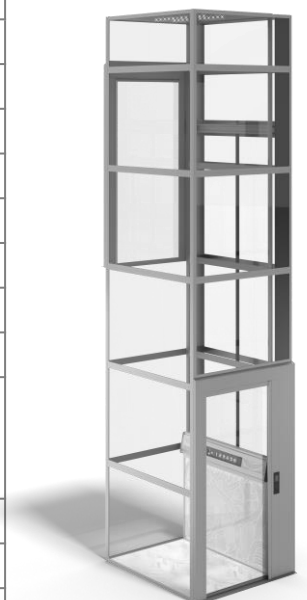

Tipe Pintu	Sisi A/C	Sisi B
AL5 / AL6 (Aluminum)	900	1050
A15/A25 (half gate)	900	1000

Tipe Pintu	Sisi A/C	Sisi B
AL5 / AL6 (Aluminum)	900	1050
A15/A25 (half gate)	900	-

MAKS # PERHENTIAN	6 Stop
SUMBER DAYA LISTRIK	1 phase 220V / 3 phase 220 V / 3 phase 400 V
KETINGGIAN PERJALANAN	20 m
KETINGGIAN MINIMAL LANTAI ATAS	2250 mm (1100 / 1300 opsional dengan bukaan <i>half door</i>)
KEDALAMAN PIT	50-70 mm / 0 mm opsional dengan ramp
STANDAR PRODUK	MD 2006/42/EC, EN81-41, certified by SIL3
MODE PENGGERAK	Screw-Drive
DAYA	1500 W (EcoSilent) / 2200 (Gen. 2)
RUANG MESIN	Tidak ada (sudah terintegrasi)
ARAH BUKAAN PINTU	Fleksibel, tersedia pilihan di 3 sisi
PERANGKAT KESELAMATAN	360° Catchment Protection. Emergency Battery Lowering jika terjadi pemadaman listrik. Overload alarm device. Perangkat komunikasi darurat. Sistem proteksi <i>safety door</i> elektronik dan mekanik. Dapat dikoneksikan ke perangkat alarm kebakaran.
PILIHAN SHAFT	Panel aluminum dengan opsi <i>laminated glass</i> di ke-5 sisi lift
LOKASI INSTALASI	Indoor atau outdoor
KECEPATAN	UP TO 0.15 m/s