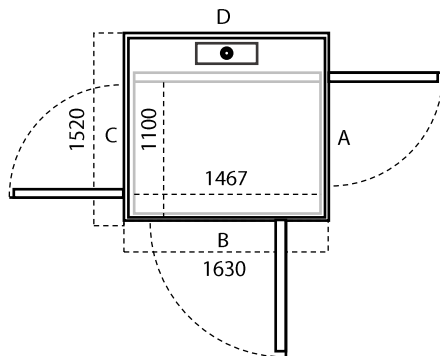

Tipe Pintu	Sisi A/C	Sisi B
AL5 / AL6 (Aluminum)	900	950
A15/A25 (half gate)	900	900

Tipe Pintu	Sisi A/C	Sisi B
AL5 / AL6 (Aluminum)	800	1050
A15/A25 (half gate)	800	1000

Tipe Pintu	Sisi A/C	Sisi B
AL5 / AL6 (Aluminum)	900	1050
A15/A25 (half gate)	900	1000

L4	500 KG PLATFORM UKURAN (LXP) MM	
Ukuran Platform	1100 x 1467	
Ukuran Finished	1460 x 1509	
Ukuran Cut-Out	1520 x 1630	

XL	500 KG PLATFORM UKURAN (LXP) MM	
Ukuran Platform	1100 x 1597	
Ukuran Finished	1460 x 1639	
Ukuran Cut-Out	1520 x 1760