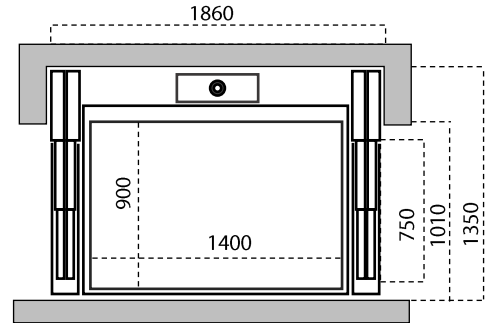

ST3	PINTU GANDA TANPA SHAFT (MM)
Dimensi Kabin (l t p)	900 x 1400 x 2130
Ukuran Cut-Out(l x t)	1550 x 1860
Bukaan Pintu	900