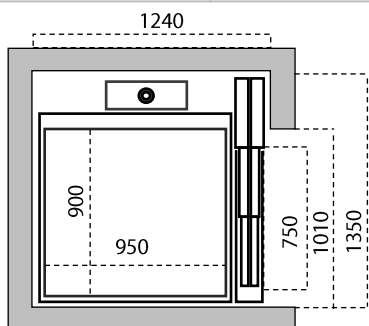

UKURAN C1

TANPA SHAFT

	Ukuran Kabin			Ukuran dengan Pintu Tunggal		Ukuran dengan Pintu Ganda	
	Lebar	Kedalaman	Tinggi	Lebar	Kedalaman	Lebar	Kedalaman
ST1	900	950	2130	1350	1240	1350	1410
ST2	900	1200	2130	1350	1490	1350	1660
ST3	900	1400	2130	1350	1690	1350	1860
ST4	1100	1200	2130	1550	1490	1550	1660
ST5	1100	1400	2130	1550	1690	1550	1860
ST6	1100	1700	2130	1550	1990	1550	2160

DENGAN SHAFT CIBES

	Ukuran Kabin			Ukuran dengan Pintu Tunggal		Ukuran Dengan Pintu Ganda	
	Lebar	Kedalaman	Tinggi	Lebar	Kedalaman	Lebar	Kedalaman
ST1	900	950	2130	1410	1310	1410	1450
ST2	900	1200	2130	1410	1560	1410	1700
ST3	900	1400	2130	1410	1740	1410	1900
ST4	1100	1200	2130	1610	1560	1610	1700
ST5	1100	1400	2130	1610	1740	1610	1900

UKURAN C1 – PADA SHAFT YANG TELAH ADA

ST1	PINTU TUNGGAL TANPA SHAFT (MM)
Dimensi Kabin (l t p)	900 x 950 x 2130
Ukuran Cut-Out (l x t)	1350 x 1240
Bukaan Pintu	750