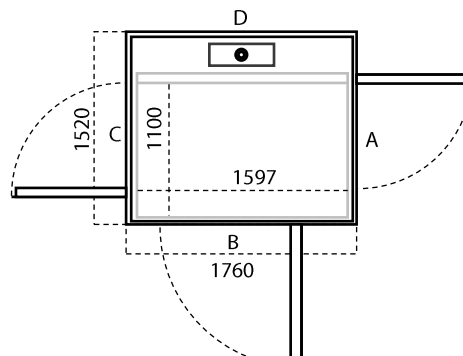

Tipe Pintu	Sisi A/C	Sisi B
AL5 / AL6 (Aluminum)	900	950
A15/A25 (half gate)	900	900

Tipe Pintu	Sisi A/C	Sisi B
AL5 / AL6 (Aluminum)	800	1050
A15/A25 (half gate)	800	1000

Tipe Pintu	Sisi A/C	Sisi B
AL5 / AL6 (Aluminum)	900	1050
A15/A25 (half gate)	900	1000

L4	500 KG PLATFORM UKURAN (LXP) MM	
Ukuran Platform	1100 x 1467	
Ukuran Finished	1460 x 1509	
Ukuran Cut-Out	1520 x 1630	

XL	500 KG PLATFORM UKURAN (LXP) MM	
Ukuran Platform	1100 x 1597	
Ukuran Finished	1460 x 1639	
Ukuran Cut-Out	1520 x 1760