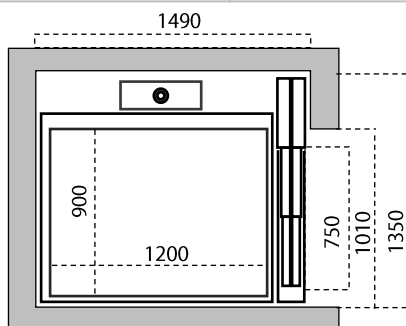

ST2	PINTU TUNGGAL TANPA SHAFT (MM)
Dimensi Kabin (l t p)	900 x 1200 x 2130
Ukuran Cut-Out (l x t)	1350 x 1490
Bukaan Pintu	750