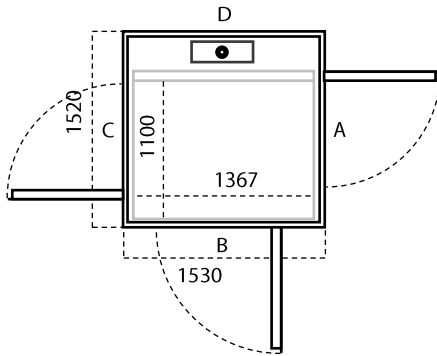

L1	500 KG PLATFORM UKURAN (LXP) MM	
Ukuran Platform	1100 x 1367	
Ukuran Finished	1460 x 1409	
Ukuran Cut-Out	1520 x 1530	

L2	500 KG PLATFORM UKURAN (LXP) MM	
Ukuran Platform	900 x 1467	
Ukuran Finished	1260 x 1509	
Ukuran Cut-Out	1320 x 1630	

L3	500 KG PLATFORM UKURAN (LXP) MM	
Ukuran Platform	1000 x 1467	
Ukuran Finished	1360 x 1509	
Ukuran Cut-Out	1420 x 1630