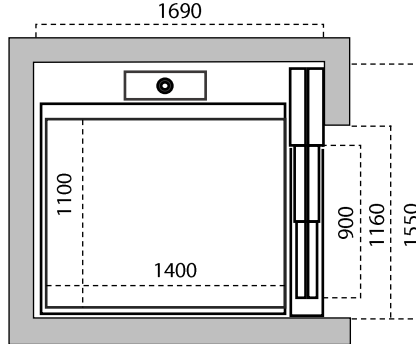

ST5	PINTU TUNGGAL TANPA SHAFT (MM)
Dimensi Kabin (l t p)	1100 x 1400 x 2130
Ukuran Cut-Out(l x t)	1550 x 1690
Bukaan Pintu	900