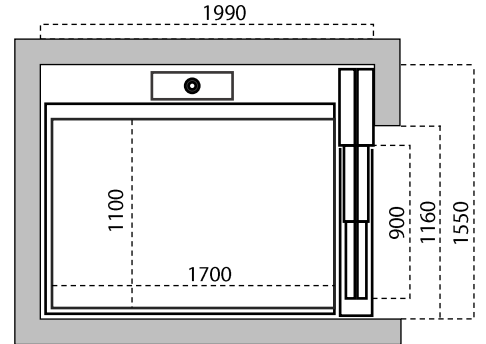

ST6	PINTU TUNGGAL TANPA SHAFT (MM)
Dimensi Kabin (l t p)	1100 x 1700 x 2130
Ukuran Cut-Out(l x t)	1550 x 1990
Bukaan Pintu	900