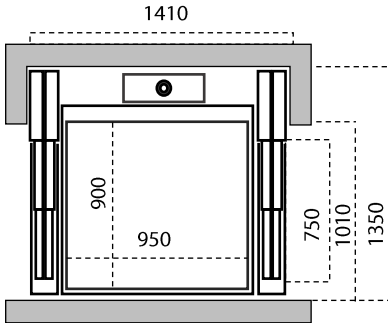

UKURAN C1 – PADA SHAFT YANG TELAH ADA

ST1	PINTU GANDA TANPA SHAFT (MM)
Dimensi Kabin (l t p)	900 x 950 x 2130
Ukuran Cut-Out(l x t)	1350 x 1410
Bukaan Pintu	750