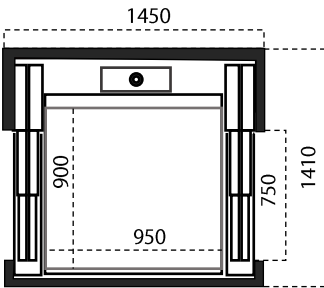

ST1	PINTU GANDA DENGAN SHAFT (MM)
Dimensi Kabin (l t p)	900 x 950 x 2130
Ukuran Cut-Out(l x t)	1410 x 1450
Bukaan Pintu	750