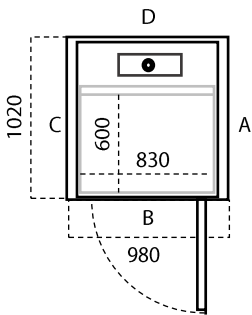

Tipe Pintu	Sisi A/C	Sisi B
AL5 / AL6 (Aluminum)	-	650
A15/A25 (half gate)	-	-

Tipe Pintu	Sisi A/C	Sisi B
AL5 / AL6 (Aluminum)	700	650
A15/A25 (half gate)	700	-

Tipe Pintu	Sisi A/C	Sisi B
AL5 / AL6 (Aluminum)	900	650
A15/A25 (half gate)	900	-