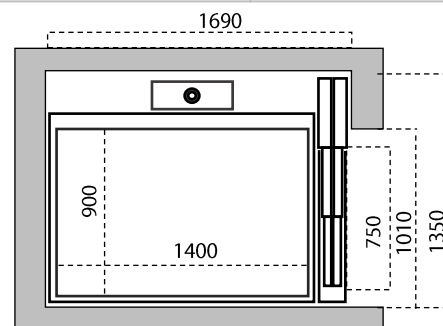

ST3	PINTU TUNGGAL TANPA SHAFT (MM)
Dimensi Kabin (l t p)	900 x 1400 x 2130
Ukuran Cut-Out (l x t)	1350 x 1690
Bukaan Pintu	750