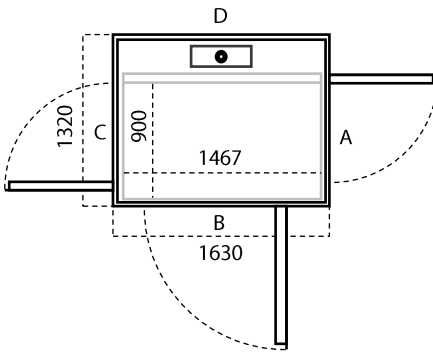

L1	500 KG PLATFORM UKURAN (LXP) MM	
Ukuran Platform	1100 x 1367	
Ukuran Finished	1460 x 1409	
Ukuran Cut-Out	1520 x 1530	

L2	500 KG PLATFORM UKURAN (LXP) MM	
Ukuran Platform	900 x 1467	
Ukuran Finished	1260 x 1509	
Ukuran Cut-Out	1320 x 1630	

L3	500 KG PLATFORM UKURAN (LXP) MM	
Ukuran Platform	1000 x 1467	
Ukuran Finished	1360 x 1509	
Ukuran Cut-Out	1420 x 1630