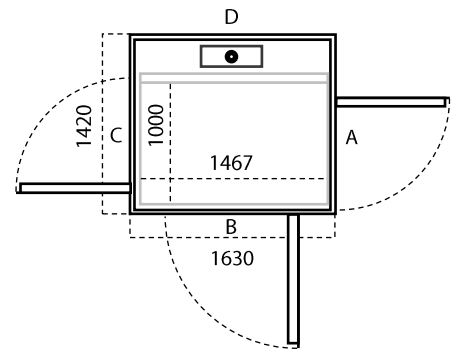

L1	500 KG PLATFORM UKURAN (LXP) MM	
Ukuran Platform	1100 x 1367	
Ukuran Finished	1460 x 1409	
Ukuran Cut-Out	1520 x 1530	

L2	500 KG PLATFORM UKURAN (LXP) MM	
Ukuran Platform	900 x 1467	
Ukuran Finished	1260 x 1509	
Ukuran Cut-Out	1320 x 1630	

L3	500 KG PLATFORM UKURAN (LXP) MM	
Ukuran Platform	1000 x 1467	
Ukuran Finished	1360 x 1509	
Ukuran Cut-Out	1420 x 1630