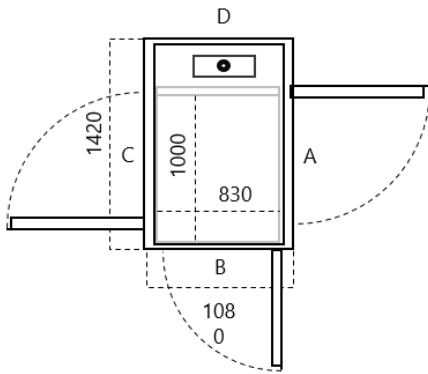

S3 300 KG PLATFORM UKURAN (LXP) MM

<u>Ukuran Platform</u>	1000 x 830
<u>Ukuran Finished</u>	1360 x 872
<u>Ukuran Cut-Out</u>	1420 x 980

<u>Tipe Pintu</u>	Sisi A/C	Sisi B
AL5 / AL6 (Aluminum)	800	650
A15/A25 (half gate)	800	-